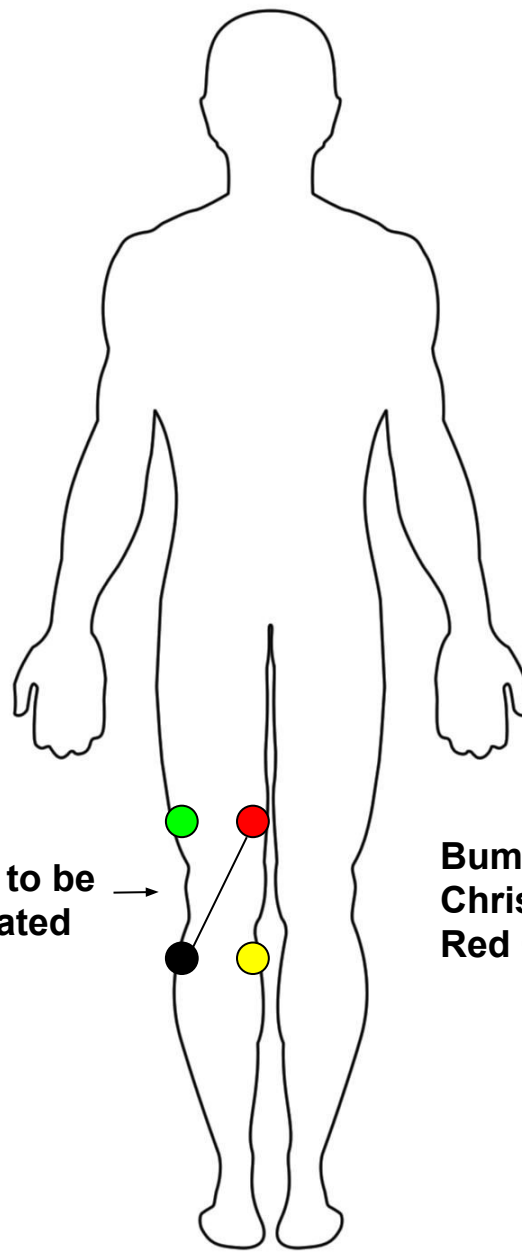

Black / Yellow (-) = Distal
Red / Green (+) = Central

Channel 1: Red(+), Black(-)
Channel 2: Green(+), Black(-)

Area to be Treated →

Bumble Bee,
Christmas Tree,
Red Cross Black